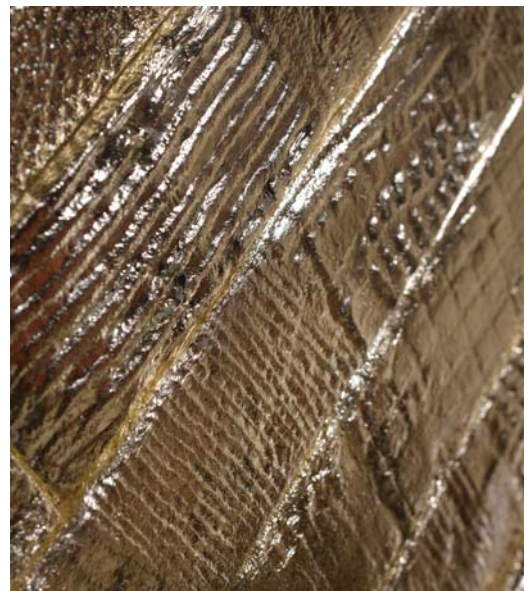

## FossilStone - Classico Series

---

Blending the ancient fossil stone textures with modern metal plating technology, the FossilStone Collection is a truly distinctive product in natural stone. Create a stunning wall feature in your home or office, showcasing an eclectic design mix of the archaeological with the modern, industrial with chic, natural stone with metallics, and a dazzling finish with a textured surface.

## FossilStone - Classico Series

---

FossilStone - Classico Series : Platinum

FossilStone - Classico Series : Lava Red

FossilStone - Classico Series : Ivory

tempesta