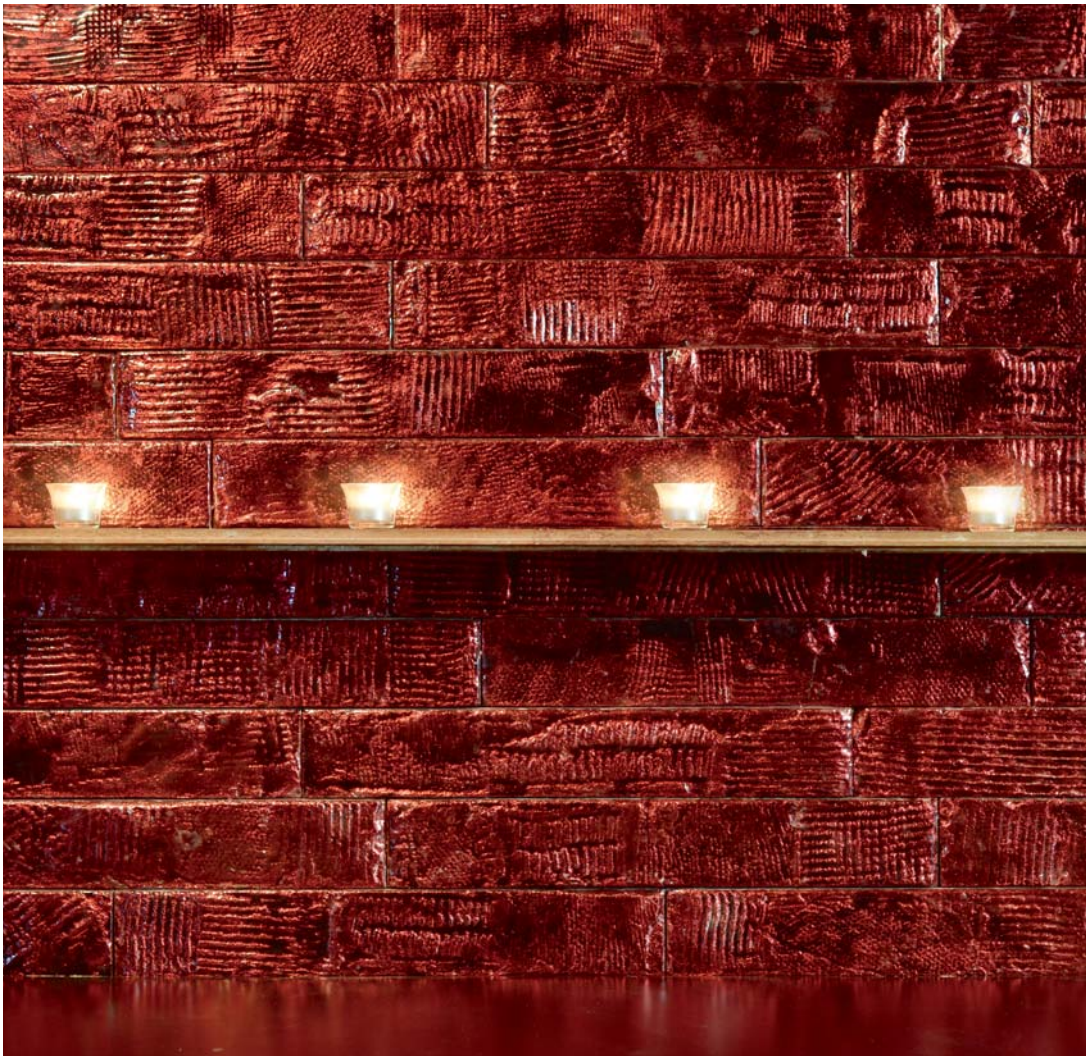

tempesta

FossilStone - Jewel Series

FossilStone - Jewel Series: Taking the unique design concept of the FossilStone Collection to another level, the Jewel Series is ultra modern and uber chic, with a special high gloss finish on the original FossilStone texture.

FossilStone - Jewel Series: Lava Red