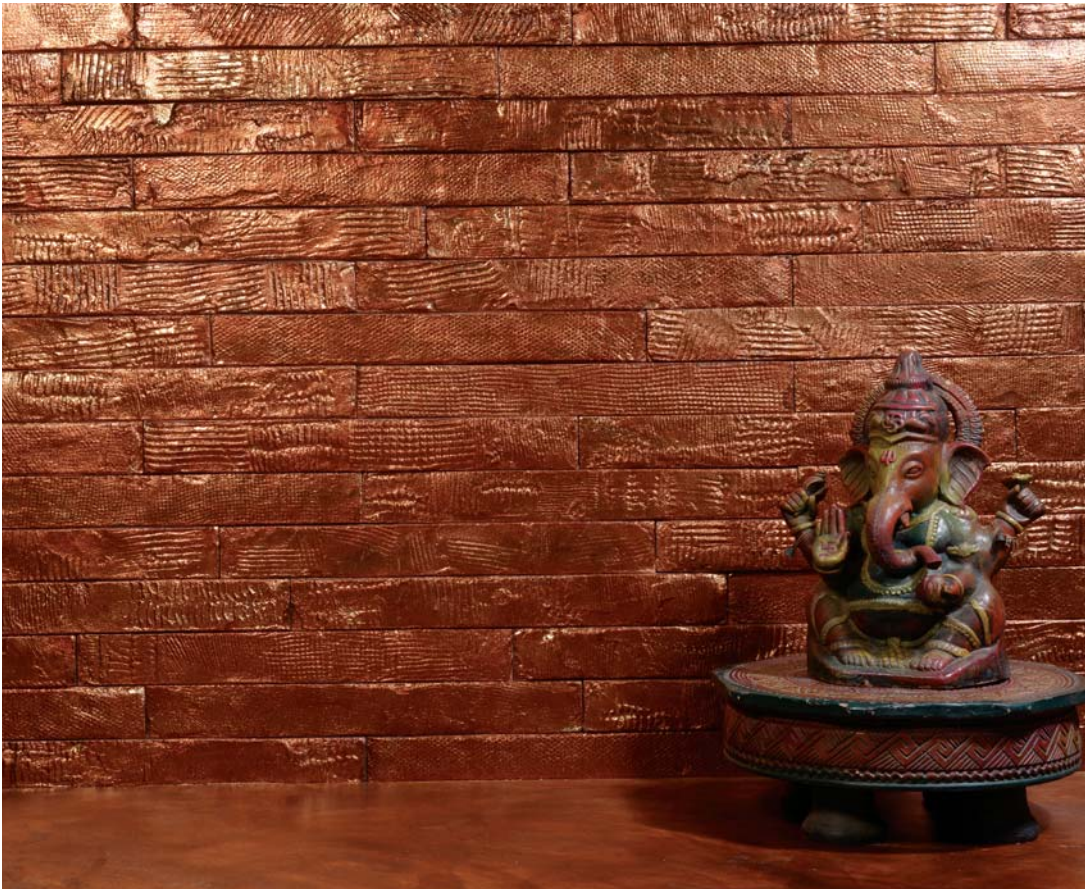

tempesta

FossilStone - Classico Series

Blending the ancient fossil stone textures with modern metal plating technology, the FossilStone Collection is a truly distinctive product in natural stone. Create a stunning wall feature in your home or office, showcasing an eclectic design mix of the archaeological with the modern, industrial with chic, natural stone with metallics, and a dazzling finish with a textured surface.

The FossilStone Collection comes in two variants – the Classico Series and the Jewel Series.

FossilStone - Classico Series: Timeless and elegant, the basic format of the FossilStone Collection is still our most popular.

FossilStone - Classico Series : Copper