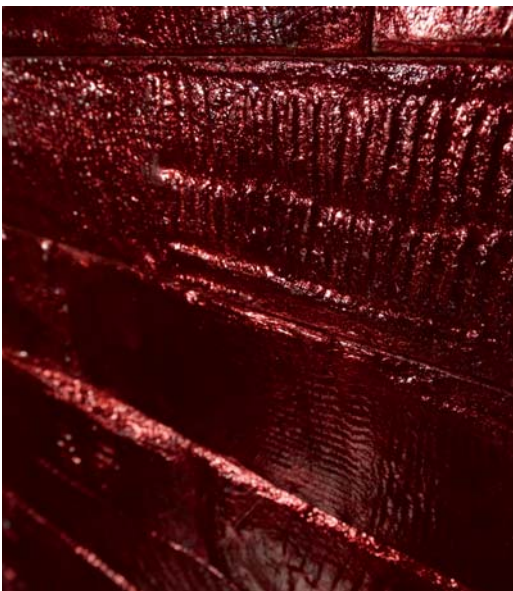

## FossilStone - Classico Series

---

Blending the ancient fossil stone textures with modern metal plating technology, the FossilStone Collection is a truly distinctive product in natural stone. Create a stunning wall feature in your home or office, showcasing an eclectic design mix of the archaeological with the modern, industrial with chic, natural stone with metallics, and a dazzling finish with a textured surface.

## FossilStone - Classico Series

---

FossilStone - Classico Series : Iron

FossilStone - Classico Series : Gold

FossilStone - Classico Series : Silver

tempesta

## FossilStone - Classico Series

---

FossilStone - Classico Series : Platinum

FossilStone - Classico Series : Lava Red

FossilStone - Classico Series : Ivory

tempesta